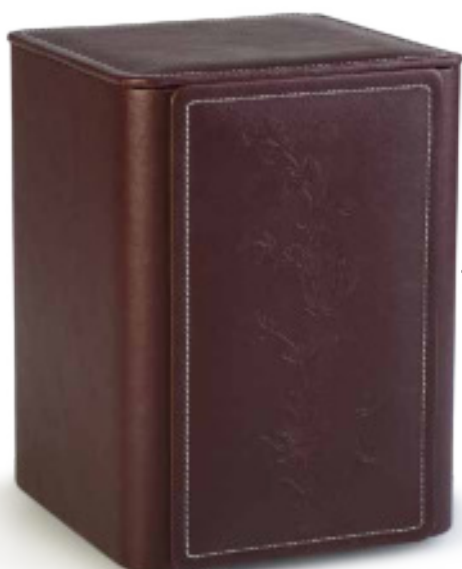

ART. -CEAU589

Urna ecopelle bordeaux con
decoro fiore impresso a secco

*Bordeaux artificial leather urn with
flower decoration*